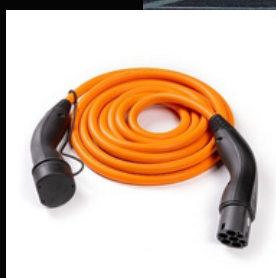

PZ42D00B04 - 5m

PZ42D00B05 - 7.5m

PZ42D00B06 - 10m

**ΑΞΕΣΟΥΑΡ
ΗΛΕΚΤΡΟΚΙΝΗΣΗΣ**

**MODE 3 CABLE - TYPE 2
CONNECTORS - 3X32A - 5M**

PZ42DL0B14

**MODE 3 CABLE - TYPE 2
CONNECTORS - 3X32A -
7.5M**

PZ42DL0B15