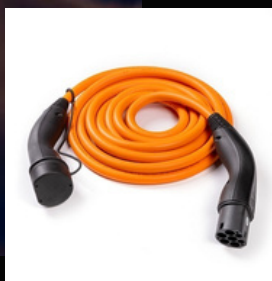

PZ42D00B04 - 5m

PZ42D00B05 - 7.5m

PZ42D00B06 - 10m

**ΑΞΕΣΟΥΑΡ
ΗΛΕΚΤΡΟΚΙΝΗΣΗΣ**

**MODE 3 CABLE - TYPE 2
CONNECTORS - 3X32A - 5M**

PZ42DL0B14

**MODE 3 CABLE - TYPE 2
CONNECTORS - 3X32A -
7.5M**

PZ42DL0B15