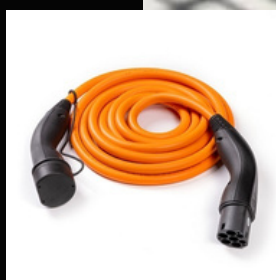

**MODE 3 CABLE - TYPE 2
CONNECTORS - 3X32A -
7.5M**

PZ42DL0B15