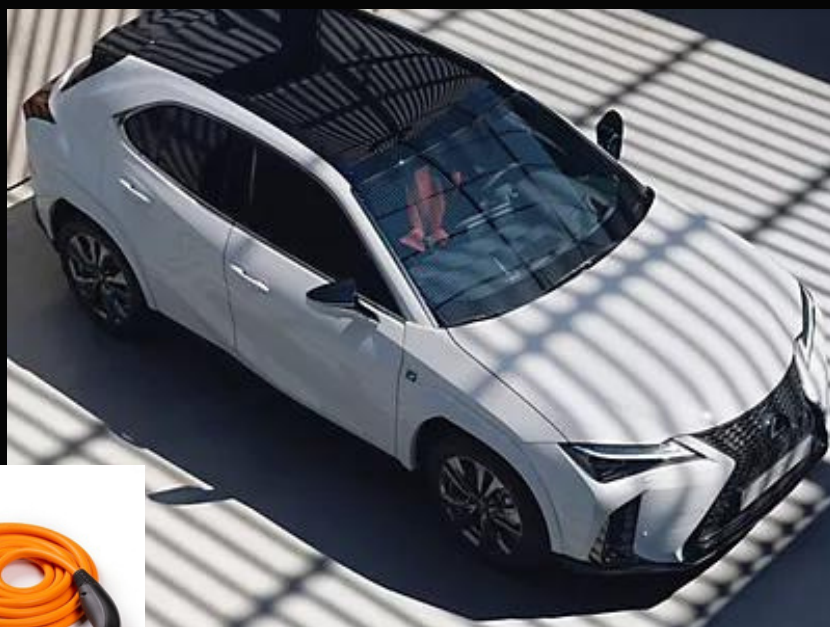

**MODE 3 CABLE - TYPE 2
CONNECTORS - 3X32A -
7.5M**

PZ42DL0B15